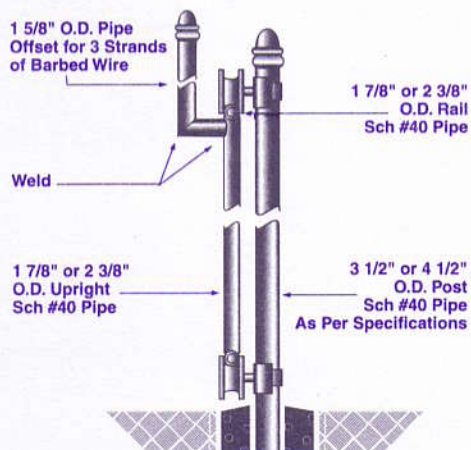

* All Pipe is Galvanized

* Four Rollers Required for each Gate Panel

QUALITY FENCE PRODUCTS