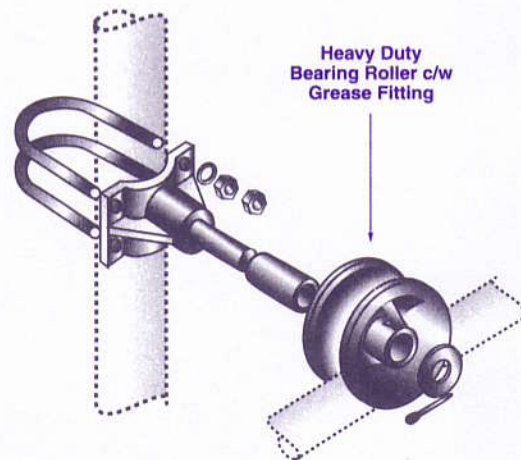

# - Cantilever Slide Gate -

## SINGLE GATES UP TO 19'

- 1 7/8" O.D. Schedule 40 Rails
- 1 7/8" O.D. Schedule 40 Uprights
- 1 3/8" O.D. .100 Wall Bracing

## SINGLE GATES 20' TO 50'

- 2 3/8" O.D. Schedule 40 Rails
- 2 3/8" O.D. Schedule 40 Uprights
- 1 3/8" O.D. .100 Wall Bracing

\* All Pipe is Galvanized

\* Four Rollers Required for each Gate Panel

**QUALITY FENCE PRODUCTS**