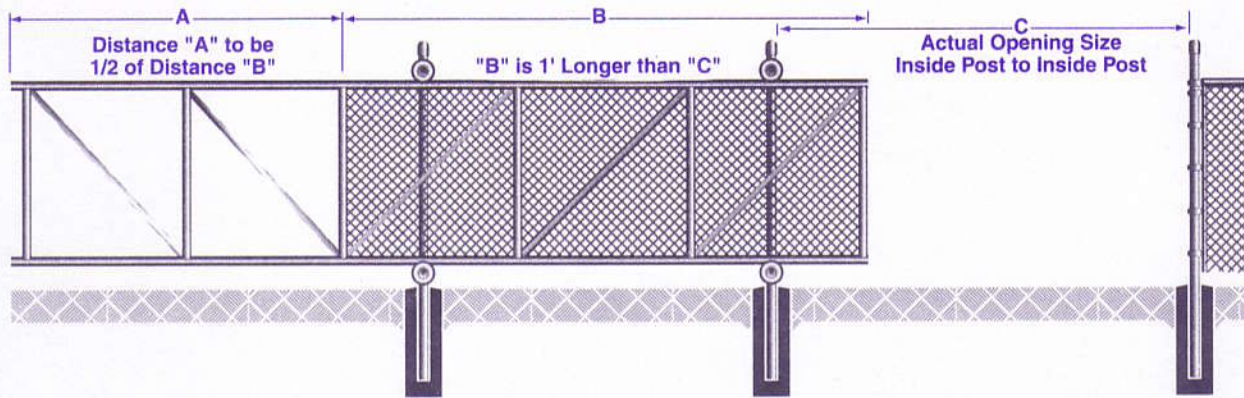

## SINGLE GATES UP TO 19'

- 1 7/8" O.D. Schedule 40 Rails
- 1 7/8" O.D. Schedule 40 Uprights
- 1 3/8" O.D. .100 Wall Bracing